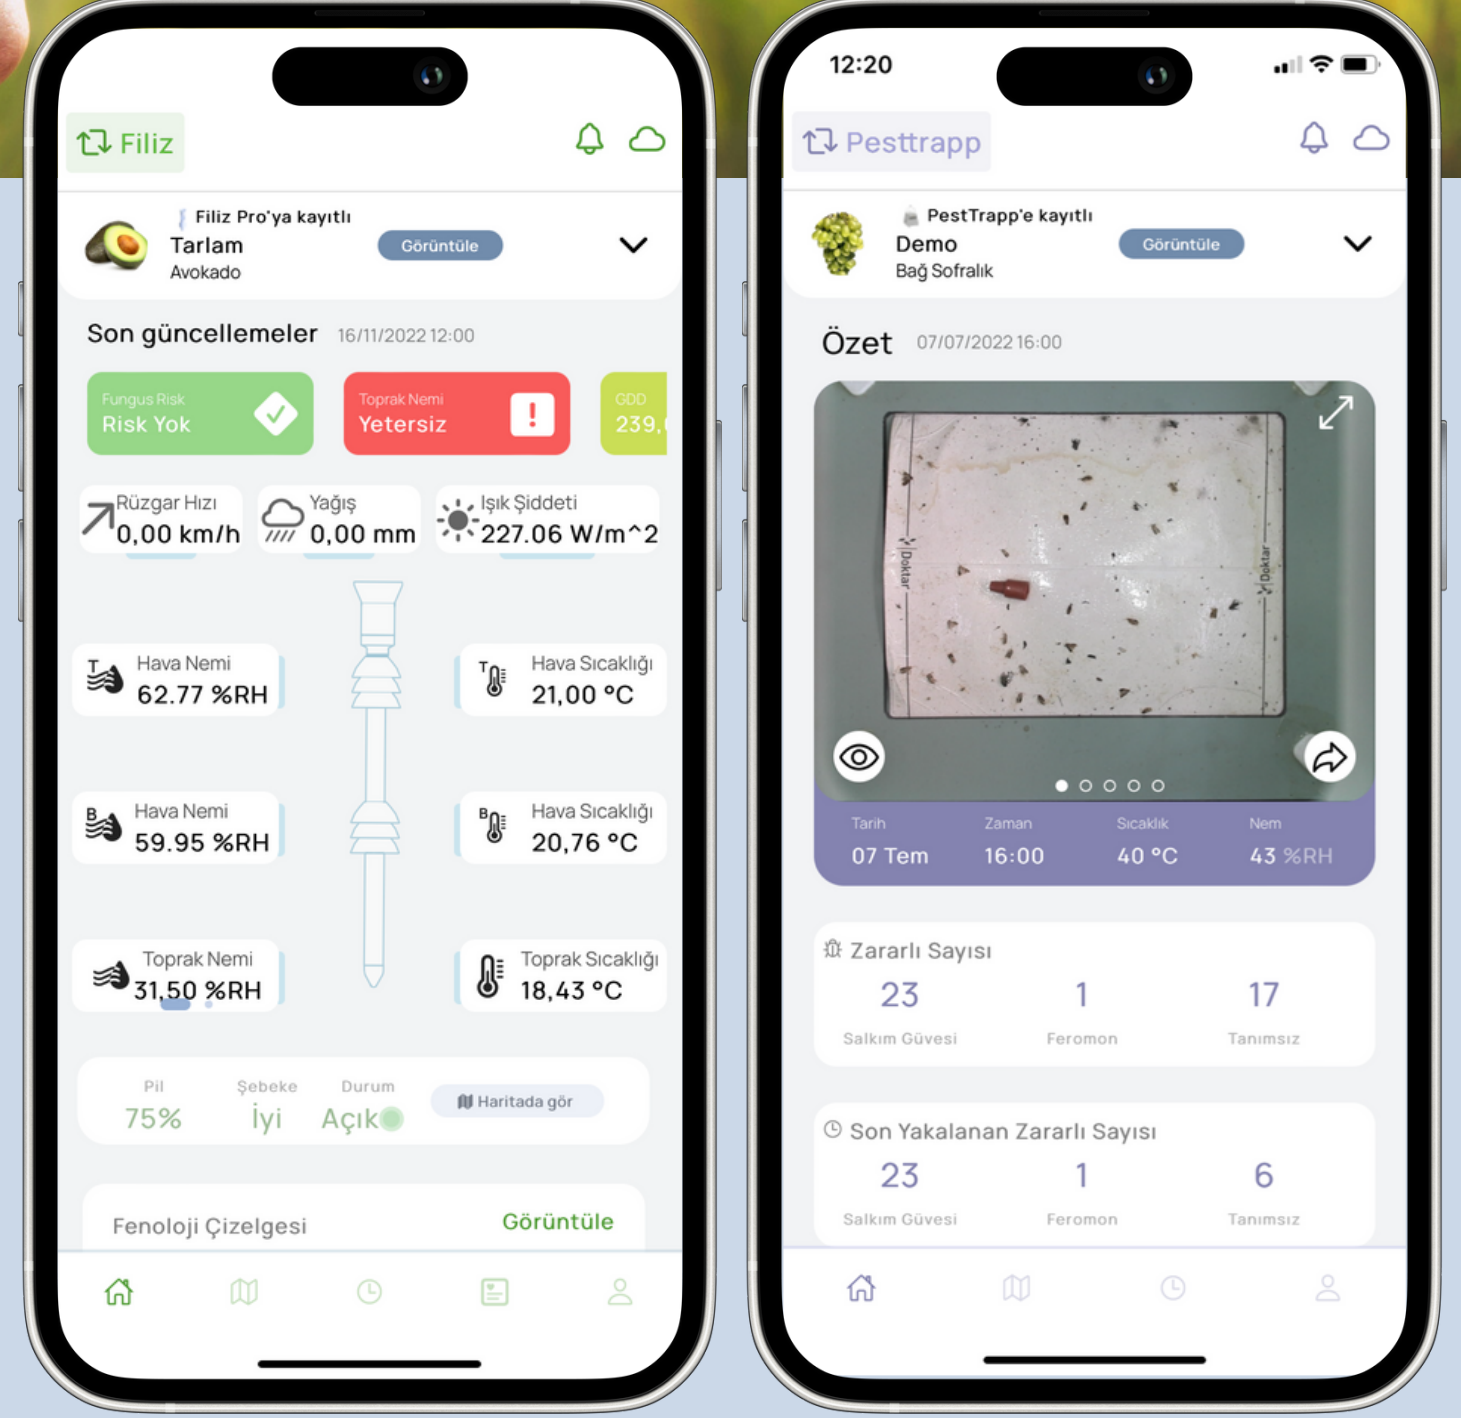

Filiz

AGRICULTURAL SENSOR STATION

WHAT IS FILIZ?

The Filiz Agricultural Sensor Station utilizes multiple IoT sensors to measure soil and weather conditions in the field. It accurately determines irrigation needs, assesses disease risks, and identifies optimal spraying times, enabling informed decisions. Choose from the Standard and Pro models for different measurement capabilities.

Filiz arrives pre-calibrated, and the installation process is straightforward and quick. After installation, data collection starts within approximately 10 minutes.

● PORTABLE & DURABLE

Filiz provides three years of usage with its integrated battery, requiring no external power. Its wireless and portable design enhances durability and enables the measurement of various areas within a field.

● PROFESSIONAL FEATURES

Elevate your analysis capabilities with Filiz Pro. In addition to the standard features, you can access wind speed and direction measurements, precipitation amount, and light intensity.

WHAT IS IOTRACK?

IoTrack is a mobile application that enables the management of the Filiz Agricultural Sensor Station and PestTrap Digital Pest Tracking Station from a single platform.

Users can track their data flow and receive instant notifications from IoT-enabled devices, allowing them to make informed decisions and enhance efficiency.