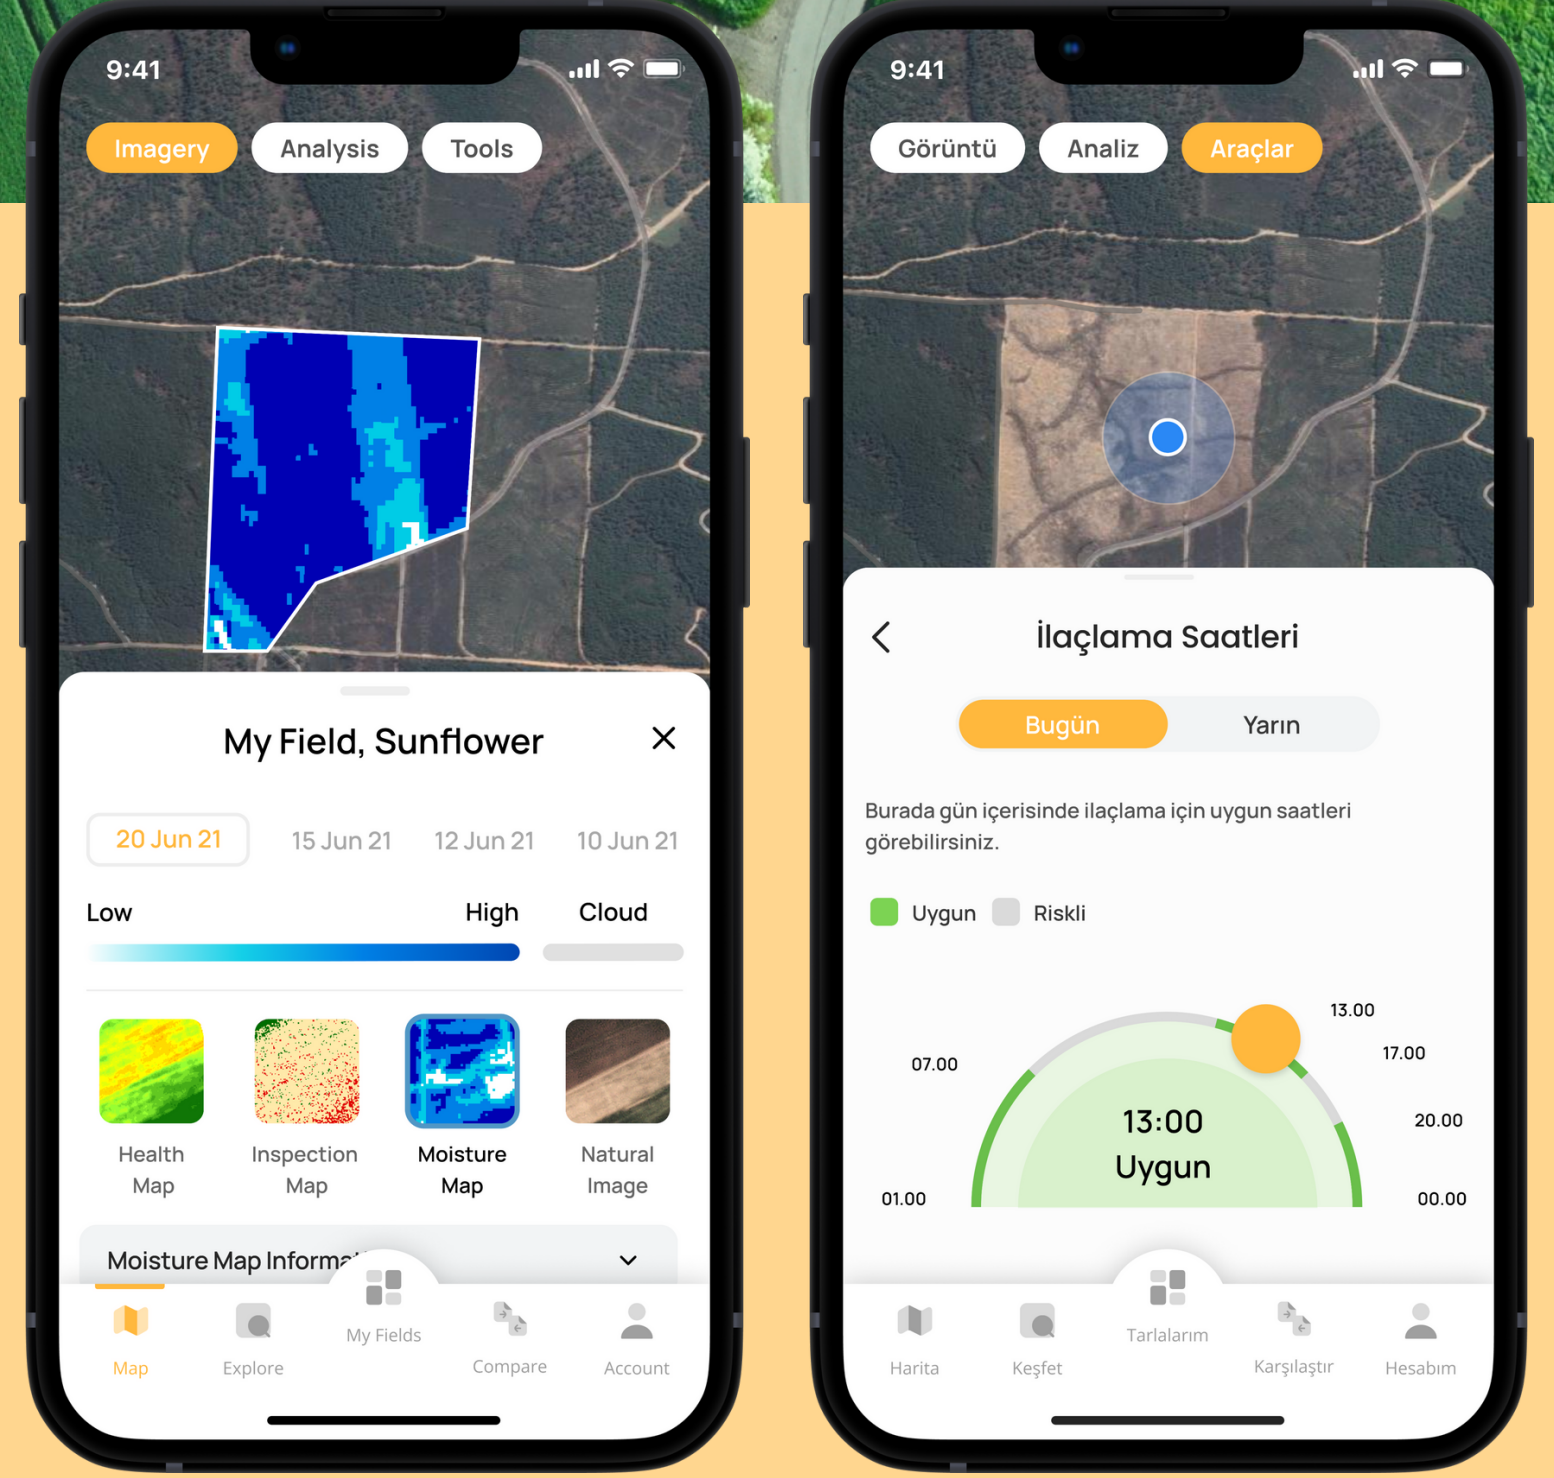

DIGITAL FIELD MONITORING

WHAT IS ORBIT?

Orbit is a field scouting app that monitors crop health by processing satellite images using remote sensing and artificial intelligence technologies. With its advanced capabilities, Orbit enables early problem detection and helps manage risks to deliver optimal yields and minimized costs.

Setting itself apart from competitors, Orbit provides over 20 high-resolution satellite images monthly, ensuring superior performance and accuracy.

BENEFITS

● YOUR FIELD AT YOUR FINGERTIPS

With the Health and Moisture Maps, you can monitor the health and development of your crops and promptly identify underdeveloped, water stressed or overirrigated areas.

● WEATHER TRACKING

Monitor the weather hourly with the live precipitation and storm tracking feature and take timely precautions with frost risk and fungal disease risk notifications.

● YIELD POTENTIAL COMPARISON

Measure the yield potential of your field by comparing the average NDVI values with those of other fields in similar conditions.

● PRECISE RECCOMENDATIONS

Leverage hyper-local meteorological data to determine optimal spraying times, optimize pesticide usage, and save costs in the battle against pests.